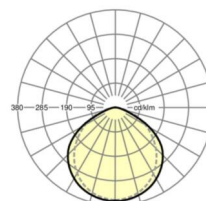

CHARACTERISTICS

Order number	18210304150
EAN number	4020863304806
Commodity code	94051190
Certification mark	IP 20, Protection class I, F, HACCP DIN10500/Food/IFS-application-related suitability/BRC, Indoor, CE
Impact resistance (IK rating)	IK03 (10°C bis 45°C)
Ambient temperatur	ta 10°C to 45°C
Warranty period	5 years
State funding programs	BEG - Federal funding for efficient buildings (valid only for Germany)

ELECTRICAL ENGINEERING

Controller	Electronic driver (1 pcs.)
System output	27W
Mains voltage	230V/50Hz
Circuit breakers (inrush current)	15 pieces/B10, 25 pieces/B16, 24 pieces/C10, 38 pieces/C16
Energy efficiency class/light source	B

LIGHTING TECHNOLOGY

Placement	LED, Colour rendering/Light colour CRI ≥ 80 / 4000K
Colour tolerance (MacAdam)	3SDCM
Photobiological safety (Luminaire)	RG1
Nominal luminous flux	4712lm
LED service life	50000h L80/B10 (Tq 45°C)
Luminaire luminous efficiency	173lm/W
Beam angle	115° (C0) / 105° (C90)
UGR lat./long.	25.2 / 26.4

MECHANICS

Housing colour	traffic white RAL 9016
Dimensions (LxWxH/DxH)	1531mm x 55mm x 43mm
Weight (net)	2.3kg
Type of installation	Mounting rail system installation

Dimensions

L	1531 mm	Length
B	55 mm	Width
H	43 mm	Height

DEEP-LINK

<https://www.regiolum.de/en/article/18210304150>

Reference	LED 4500lm 840
ηLB	100 %
Φ ↓/↑	100 % / 0 %
UGR lat./long.	25.2 / 26.4